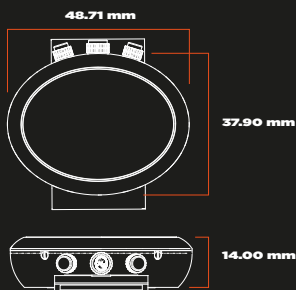

Enamel Dial - Fixed parts
Genuine hands
Swiss Hard Luminova Blue

AUTOMATIC

Strong Luminous

Water resistant

Steel 316 L

Miyota 9100 JP

guarantee

Sold with 2 Straps:
Black White
RUBBER R and
Butterfly Buckle
signed