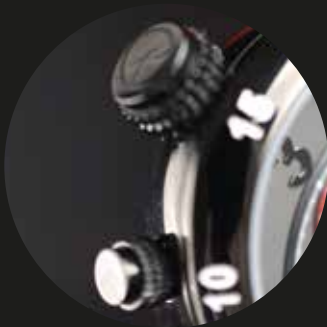

Hasta la Victoria

POWER Reserve -Complication-Month-Day

Power Reserve- at 12H
Month-Day
PVD Black

The Gent's Brand that the women adore

Case in 316 L steel
signed on the Crowns

Saphire Double sides
Mvnt Miyota 9100
Rotor signed silver

Enamel Dial - Fixed parts
Genuine hands
Swiss Hard Luminova Blue

AUTOMATIC

Strong Luminous

Water resistant

Steel 316 L

Miyota 9100 JP

guarantee

Sold with 2 Straps:
Black White
RUBBER R and
Butterfly Buckle
signed